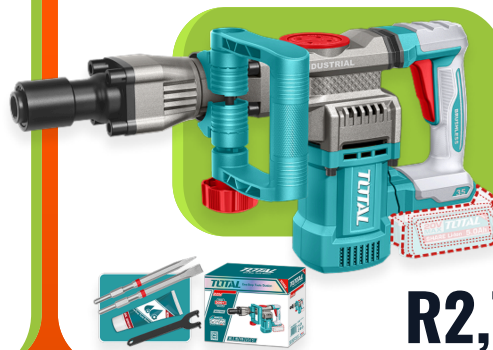

1pcs Compact Brushless Cordless Impact Drill:
Brushless Motor,
0-500/0-2000rpm,
30000bpm,
66Nm,
Metal Chuck 13mm.

R2,244.99 EACH

CORDLESS JIG SAW 20V

Voltage:20V
No-load speed:3000rpm
Cutting capacity:
Wood:110mm
Metal: 12mm
With 5pcs saw blades
Battery and charger sold
separately
Packed by color box

R1,024.99 EACH

CORDLESS DEMOLITION BREAKER

Impact rate: 0-3200bpm
Impact energy: 16J
SDS HEX chuck system
2 Pcs chisel
1 Pcs grease tube
1 Pcs spanner
2 Pcs 5.0Ah battery
1Pcs charge
Charge volts:
220-240V~50/60Hz
Packed by carrying case